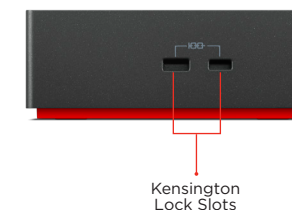

Smarter
technology
for all

Lenovo