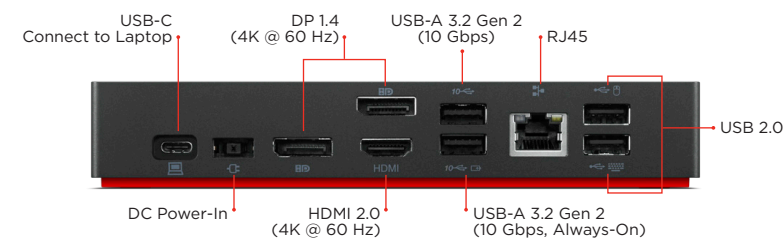

One cable. No hassle.

With the convenience of 11+ ports, including DisplayPort and HDMI, the ThinkPad Universal USB-C Dock gives you exceptional versatility. It lets you savour blazing-fast data transfers, rapidly charge USB-C laptops, and plug-and-play displays and other PC accessories. What's more, this advanced one-cable docking solution gives you more desk-space to work and play with.

One remote workforce. No problem.

Remote dock management just got a whole lot smarter. Thanks to Dock Manager and our latest hardware, firmware updates can be done without any end-user interruption, which means productivity is never compromised.

¹ Charge 65W to notebooks with inbox 90W power adapter attached, to support 100W charging, a 135W Slim Tip power adapter is needed, 135W power adapter (Option PN: 4X20E50558(US) / 4X20E505xx) sold separately.

² Lenovo USB-C & Thunderbolt™ Docks function with laptops that support industry standard USB-C Alt-Mode or Thunderbolt™ protocols through their Type-C port. Lenovo USB-C and Thunderbolt™ Docks support additional features, such as MAC address pass-through, WOL and mirrored power button, on most Lenovo ThinkPad laptops, but such features may not be available on certain other Lenovo laptops or non-Lenovo branded laptop systems.

Smarter
technology
for all

Lenovo