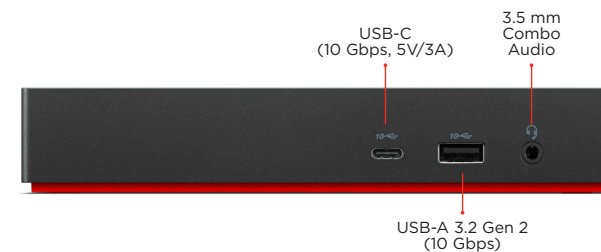

One cable. No hassle.

With the convenience of 11+ ports, including DisplayPort and HDMI, the ThinkPad Universal USB-C Dock gives you exceptional versatility. It lets you savour blazing-fast data transfers, rapidly charge USB-C laptops, and plug-and-play displays and other PC accessories. What's more, this advanced one-cable docking solution gives you more desk-space to work and play with.

One remote workforce. No problem.

Remote dock management just got a whole lot smarter. Thanks to Dock Manager and our latest hardware, firmware updates can be done without any end-user interruption, which means productivity is never compromised.

¹ Charge 65W to notebooks with inbox 90W power adapter attached, to support 100W charging, a 135W Slim Tip power adapter is needed, 135W power adapter (Option PN: 4X20E50558(US) / 4X20E505xx) sold separately.

² Lenovo USB-C & Thunderbolt™ Docks function with laptops that support industry standard USB-C Alt-Mode or Thunderbolt™ protocols through their Type-C port. Lenovo USB-C and Thunderbolt™ Docks support additional features, such as MAC address pass-through, WOL and mirrored power button, on most Lenovo ThinkPad laptops, but such features may not be available on certain other Lenovo laptops or non-Lenovo branded laptop systems.

Smarter
technology
for all

Lenovo