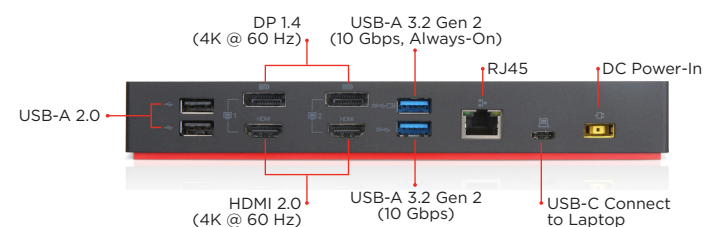

#### Rich performance

Provides up to dual UHD 4K display with DisplayPort and HDMI ports. Up to 10 Gbps data transfer speed on three USB 3.2 Gen 2<sup>1</sup> ports, and rapid charging for most current ThinkPad family laptops.

#### Enterprise manageability and simplification

Host of manageability features like PXE boot, Wake-on-LAN from sleep mode, and MAC address pass-through. Ideal for enterprise customers.

<sup>1</sup> Depending on many factors such as the processing capability of peripheral devices, file attributes, and other factors related to system configuration and operating environments, the actual transfer rate using the various USB connectors on this device will vary and is typically slower than the data rates as defined by the respective USB specifications: - 5 Gbit/s for USB 3.2 Gen 1; 10 Gbit/s for USB 3.2 Gen 2.

<sup>2</sup> Lenovo USB-C & Thunderbolt™ Docks function with laptops that support industry standard USB-C Alt-Mode or Thunderbolt™ protocols through their Type C™ port. Lenovo USB-C and Thunderbolt™ Docks support additional features, such as MAC address passthrough, WOL and mirrored power button, on most Lenovo ThinkPad laptops, but such features may not be available on certain other Lenovo laptops or non-Lenovo branded laptop systems.

#### Shipment Group (What's in the Box)

Hybrid Dock

USB-C Cable (with USB-C to USB-A Dongle)

135W AC Adapter

Power Cord

Poster

<sup>1</sup> Depending on many factors such as the processing capability of peripheral devices, file attributes, and other factors related to system configuration and operating environments, the actual transfer rate using the various USB connectors on this device will vary and is typically slower than the data rates as defined by the respective USB specifications: - 5 Gbit/s for USB 3.2 Gen 1; 10 Gbit/s for USB 3.2 Gen 2.