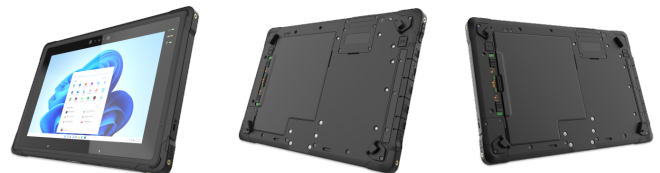

The Pokini Tab SR10 is a rugged 10.1-inch tablet specially designed for use in demanding environments. With its slim design and a weight of only 990 g, it offers high mobility and durability. It meets the MIL-STD-810G standard and is IP65 certified, making it ideal for use in retail, warehouse and hospitality environments. Equipped with the latest Wi-Fi 6 technology, it ensures fast and reliable connectivity. In addition, it supports a digitizer pen for precise writing and note-taking. The SR10 is the perfect solution for professional applications that require mobility and robustness.

Translated with DeepL.com (free version)

Technical data

Tablet Finished Systems

Manufacturer	Pokini
Processor	
	Intel®
Name	Intel® Processor
Type	N200
Number of Cores	4
Number of Threads	4
Clock Speed	1,00 GHz
max. Clock Speed with Intel® Turbo-Boost-Technic	3,70 GHz
Bit-Rate	64
GPU	Intel® UHD Graphics
Operating system	
Version	IGEL OS12 Workspace Edition pre-installed IGEL subscription must be purchased separately
Optional Operating System	Windows® 11 Pro, Windows® 11 IoT Enterprise LTSC, Ubuntu
Display	
Display	10.1" (25.65 cm)
Display Type	IPS
Resolution	1.920 x 1.200 pixels
Brightness	800 cd/m²
Touchscreen	capacitive
Touch-Device	Multi-Touch (10 fingers)
Pen Control	yes (Digitizer)
Finger Control	yes
Graphic	Intel® UHD Graphics
Main storage	
Technology	LPDDR5x
Form Factor	LP
Quantity	1 x

Highlights

- 4G Mobilfunk
- IGEL OS Ready